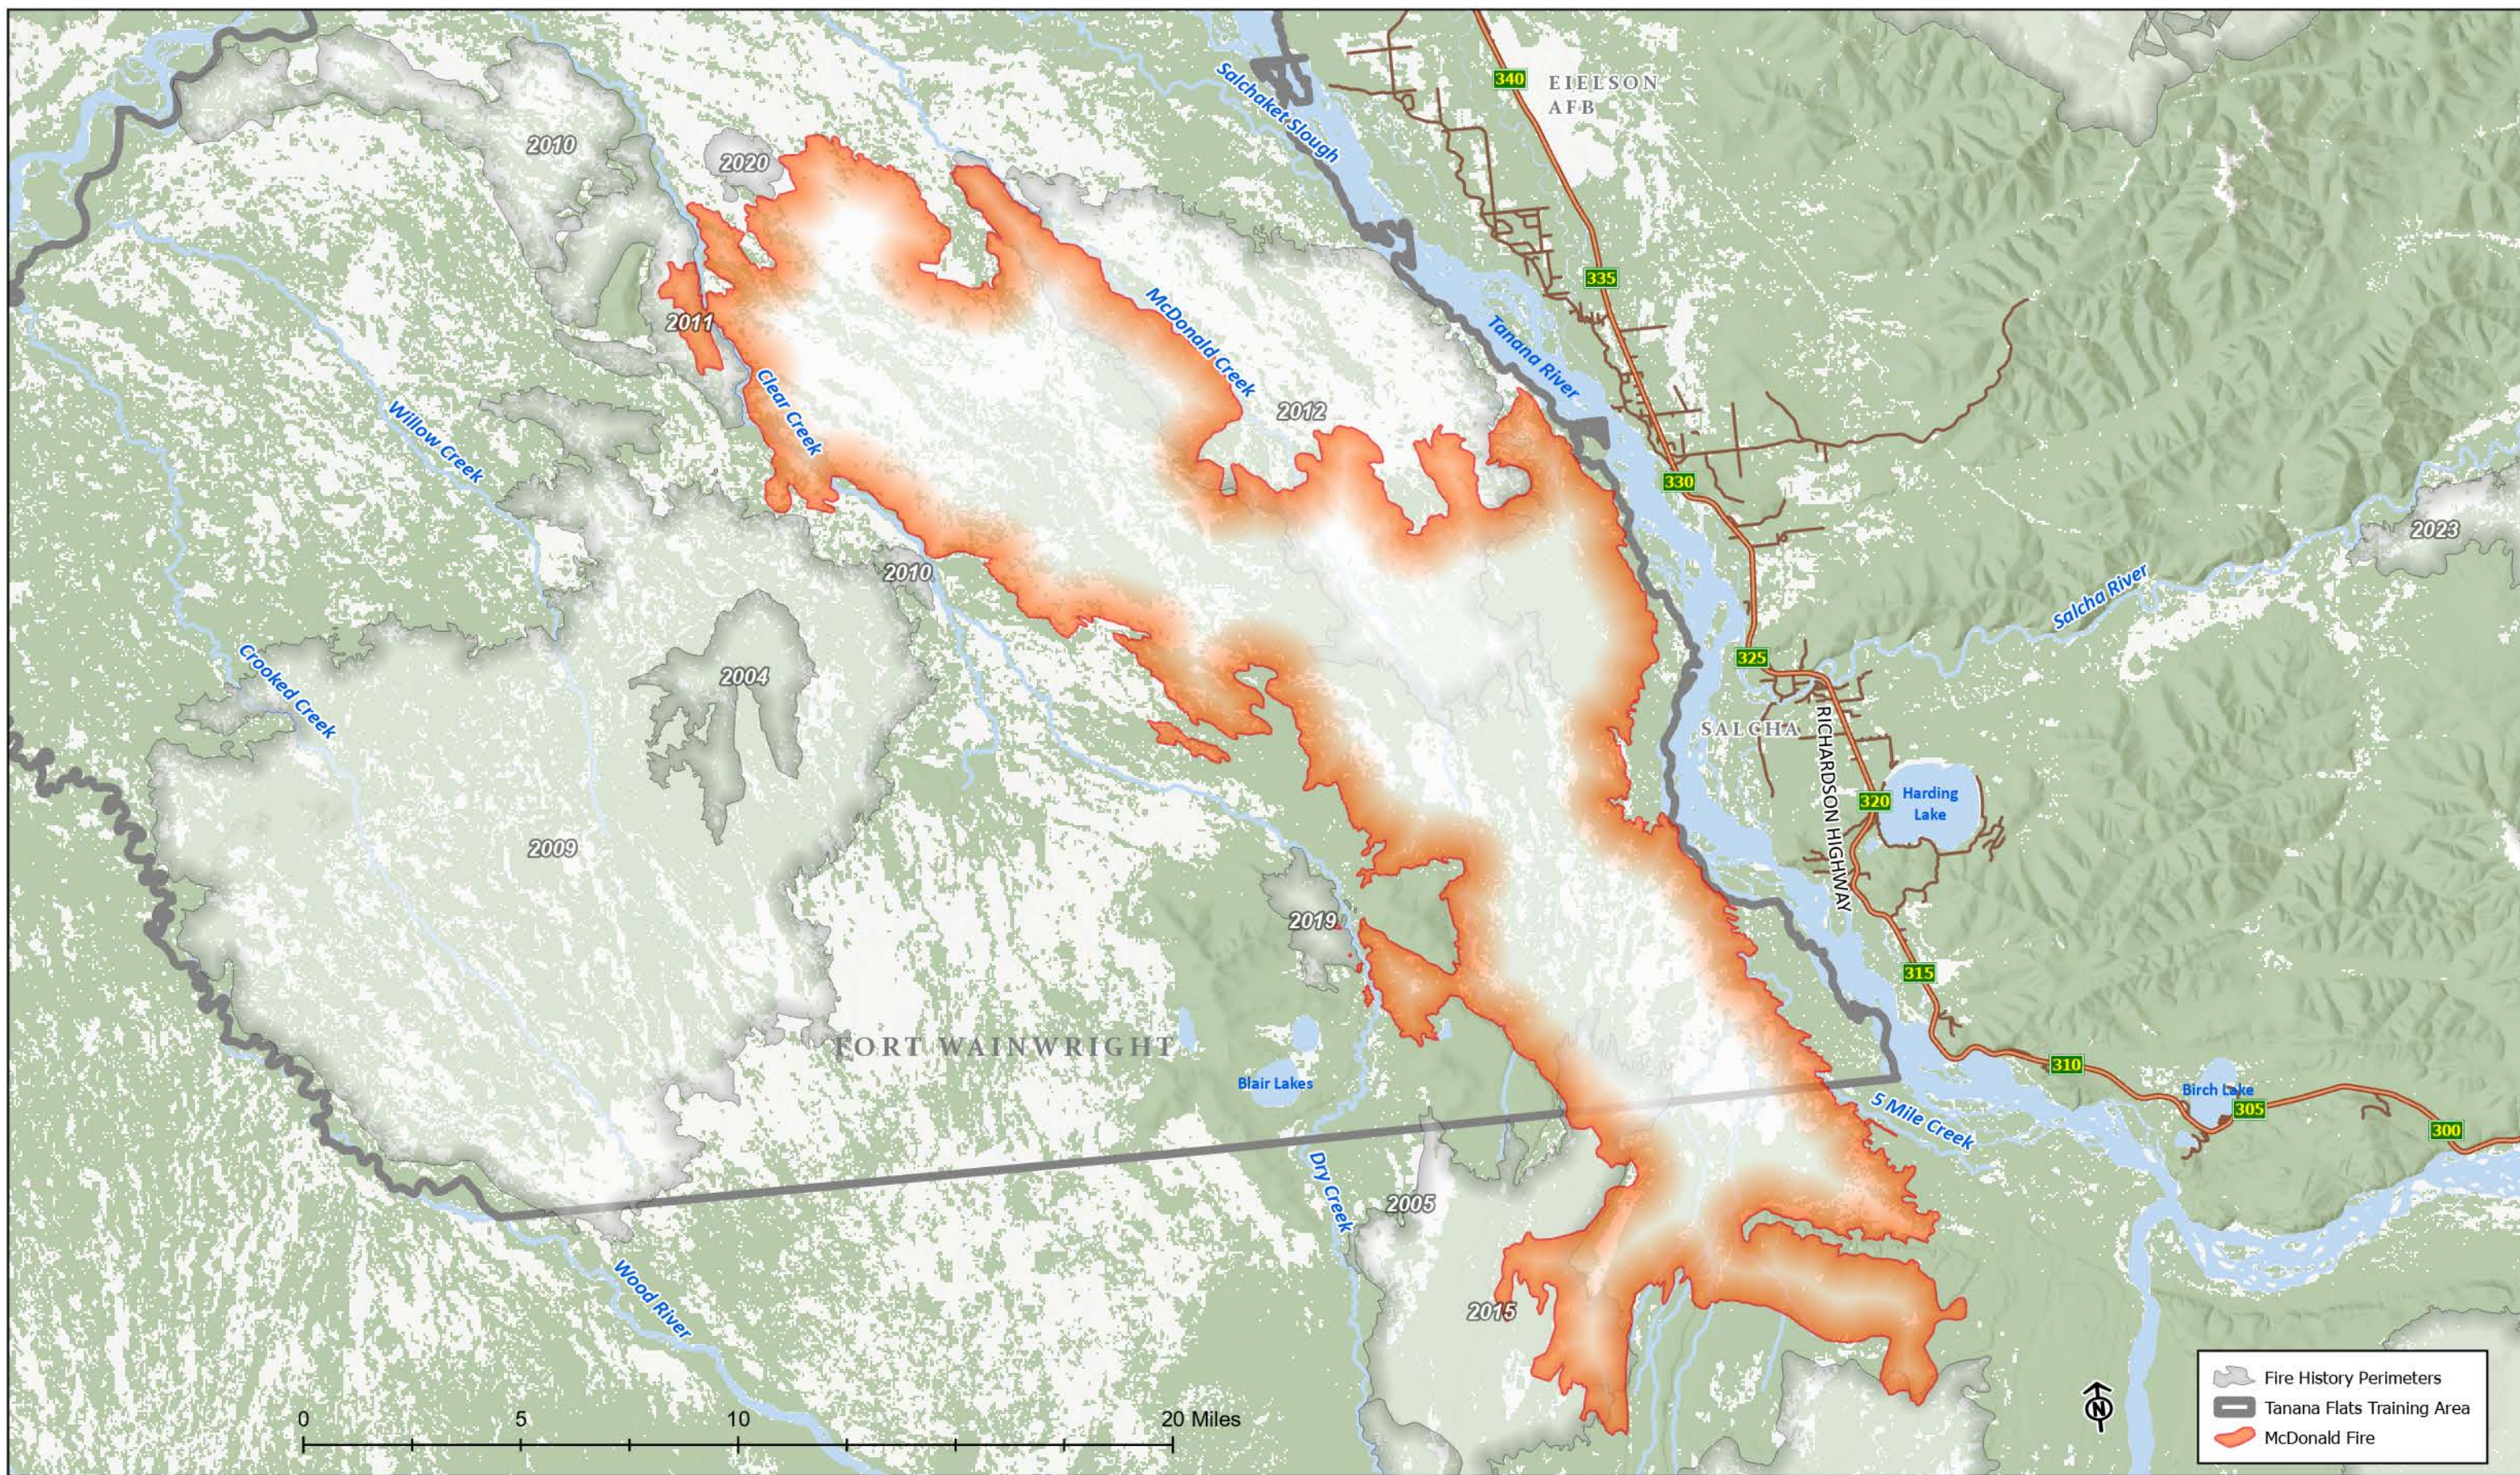

July - McDonald Fire - Approximately 160,818 acres

-  Fire History Perimeters
-  Tanana Flats Training Area
-  McDonald Fire